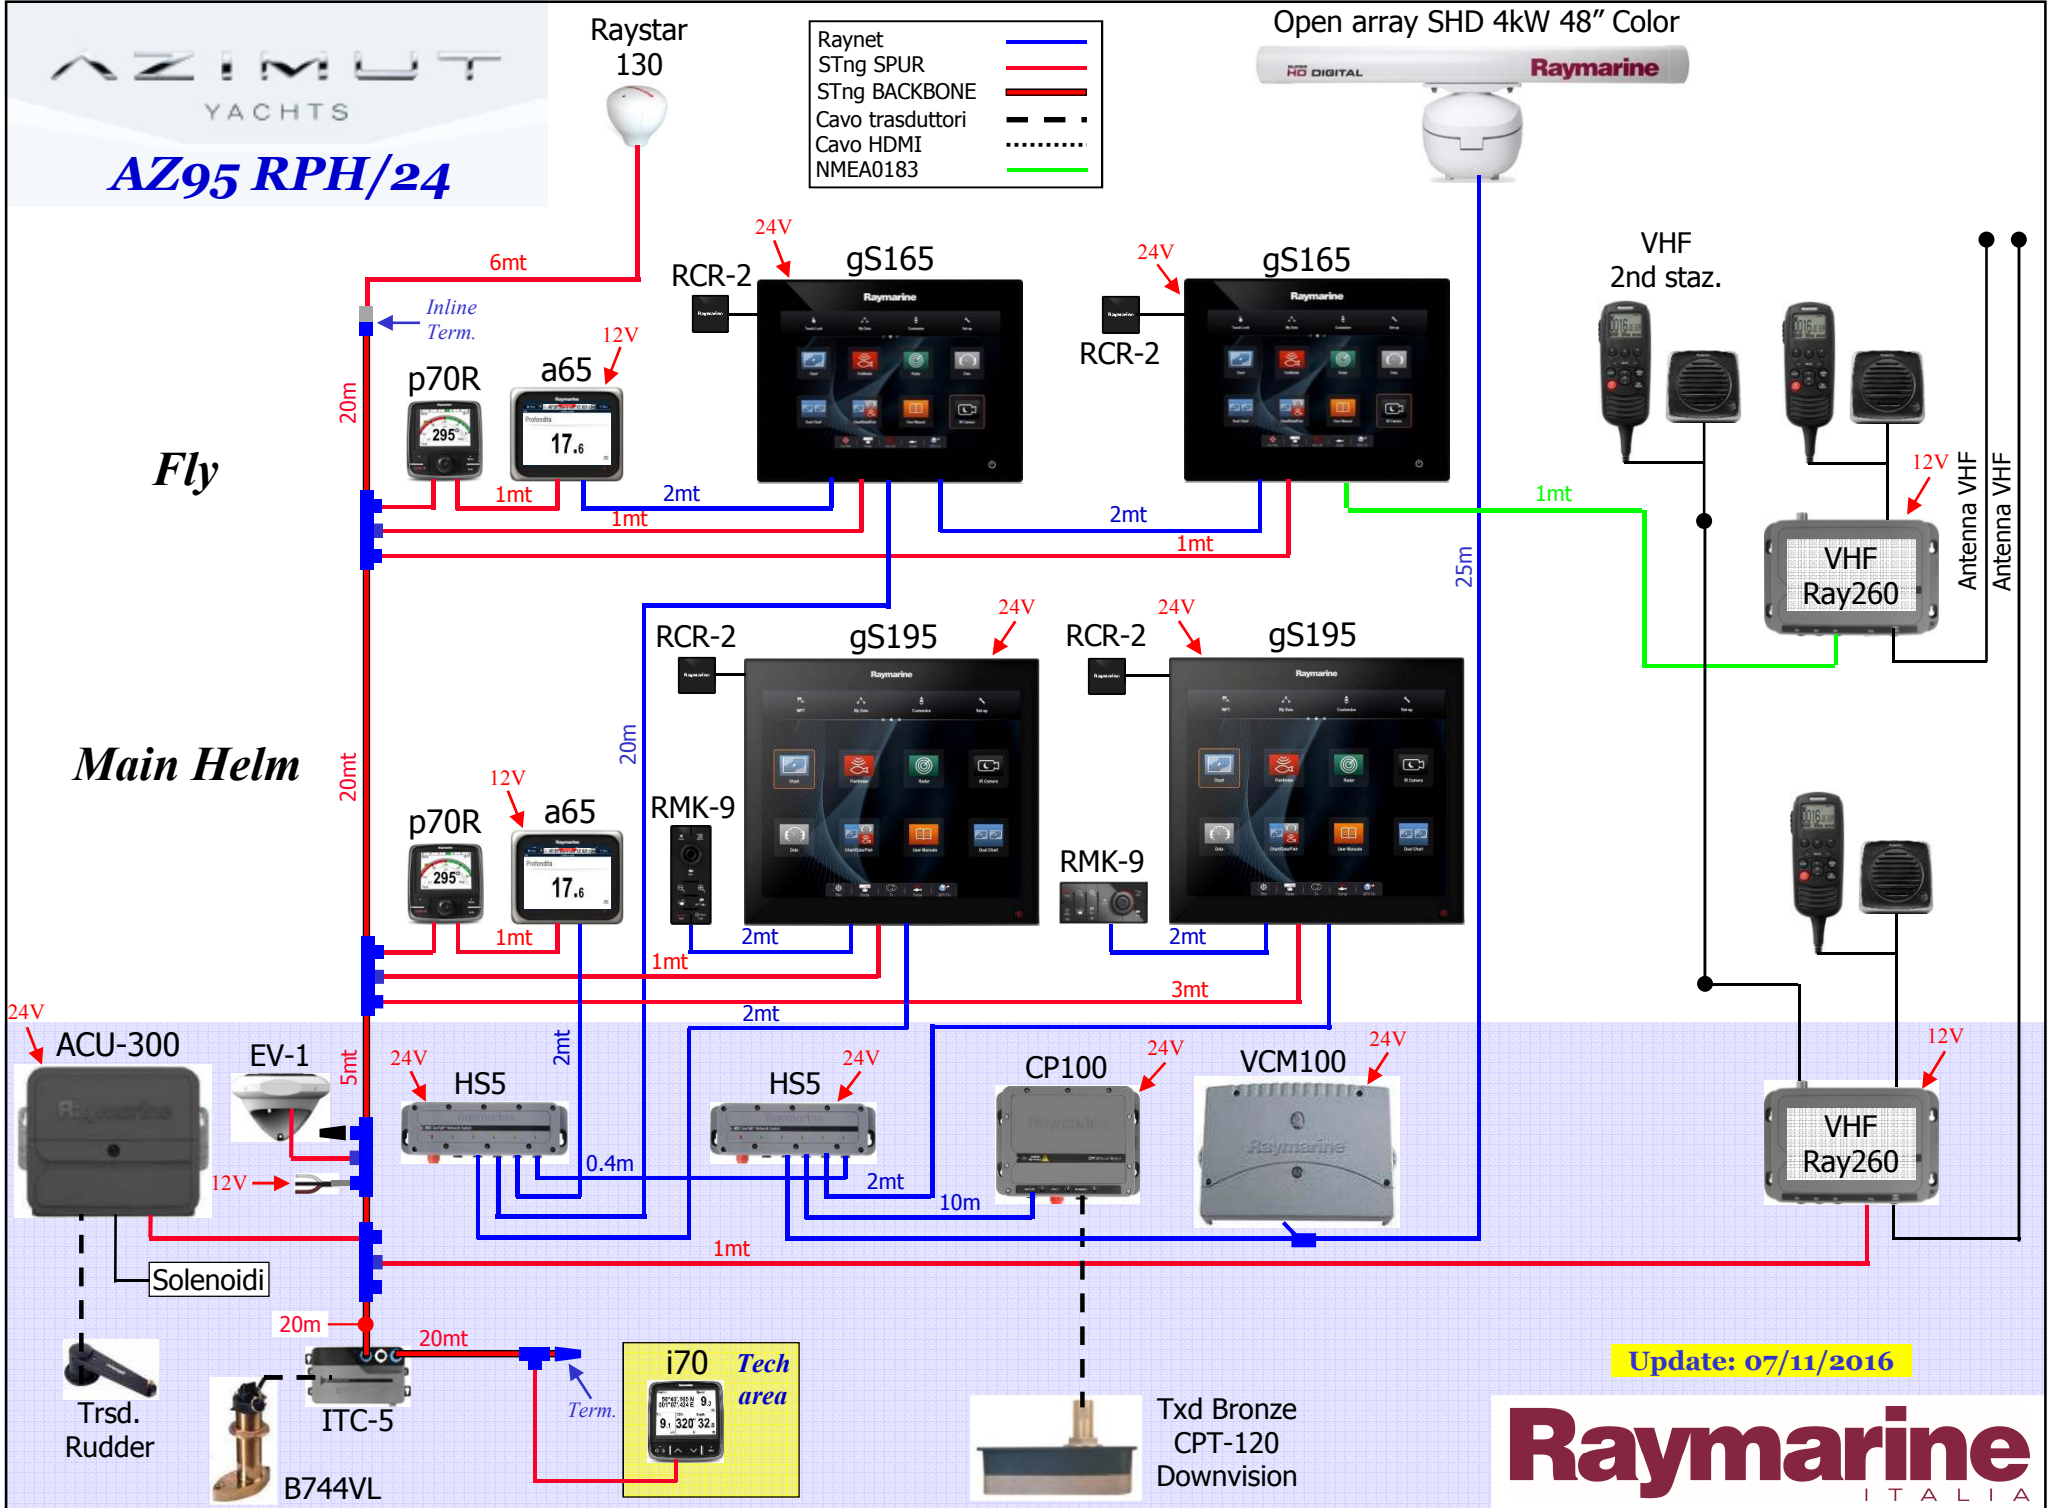

| Codigo | PACOTE ELETRÔNICOS RAYMARINE - GOLD | Qtd. |
|-----------------------------------|---|------|
| COMANDO PRINCIPAL | | |
| | Raymarine GS195 Glass Bridge displays (19"). | 2 |
| | Raymarine A65 touchscreen (5"). | 1 |
| | Raymarine RMK-9 keyboards. | 2 |
| | Raymarine P70R autopilot. | 1 |
| | VHF Radio Raymarine Ray260 com segunda estação Flybridge. | 1 |
| FLYBRIDGE | | |
| | Raymarine GS165 Glass Bridge displays (16"). | 2 |
| | Raymarine A65 touchscreen (5"). | 1 |
| | Raymarine P70R autopilot. | 1 |
| | VHF Radio Raymarine RayMic 260. | 1 |
| RADAR | | |
| | Raymarine SHD Digital 4ft open array radar. | 1 |
| | Raymarine Raystar 130 GPS antena. | 1 |
| | VHF antena. | 1 |
| AREA TECNICA - Tripulantes | | |
| | Raymarine i70 multifunction display. | 1 |
| CASCO | | |
| | Raymarine B744VL Transducer (temp., veloc. e prof.). | 1 |
| | Raymerine CPT120 Transducer (Sonar). | 1 |
| ACESSÓRIOS | | |
| | Raymarine Evolution EV1 Sensor Core (Bussola eletrônica). | 1 |
| | Raymarine ACU-300 Actuator Control Unit. | 1 |
| | Raymarine HS5 Network Switch 5 for Raynet (M). | 2 |
| | Raymarine CP100 Sonar module. | 1 |
| | Raymarine ITC5 converter signal transducer. | 1 |

Raystar
130

| | |
|------------------|----------------|
| Raynet | — (Blue) |
| STng SPUR | — (Red) |
| STng BACKBONE | — (Black) |
| Cavo trasduttori | - - - (Dashed) |
| Cavo HDMI | ⋯⋯⋯ (Dotted) |
| NMEA0183 | — (Green) |

Open array SHD 4kW 48" Color

Update: 07/11/2016