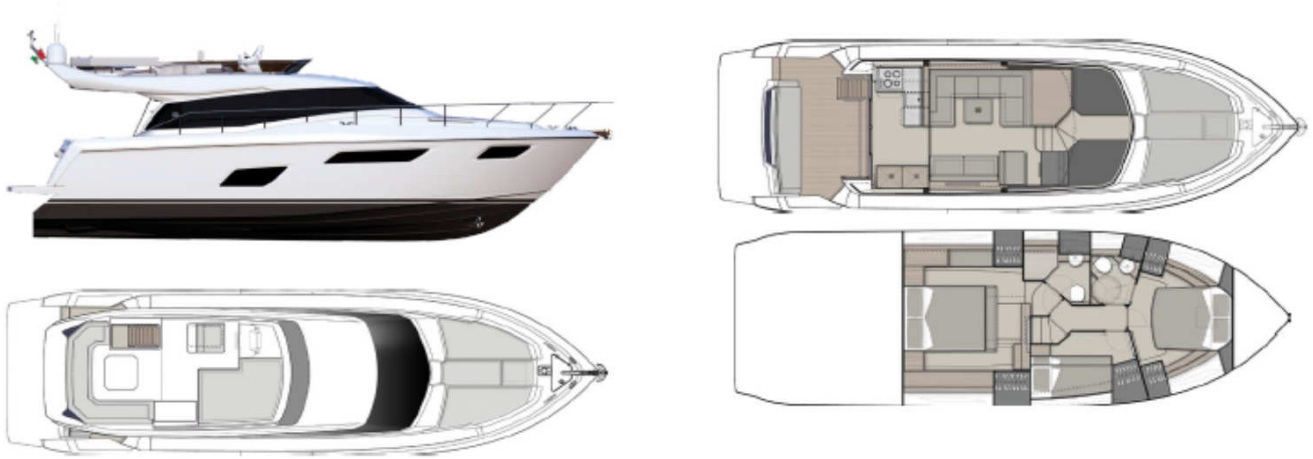

LAY OUT

DECOR

- WOOD: Canaletto Walnut (STD)
- WALLS: Hitch Lead hit. 8957 (STD)
- SALOON CEILING: Vega Avorio 650 (STD)
- CORRIDOR CEILING: Hitch Lead hit. 8957 (STD)
- CABINS CEILING: Vega Optical White (STD)
- GALLEY TOP: Fenix NTM 2630 Piombo Doha (STD)
- DASHBOARD: Hitch lead hit. 8957 (STD)
- SALOON PARQUET: Parquet Mardegan brushed oak latte milano style (OPT)
- TOP IN SALOON & MASTER: Mosaique col Humus (STD)
- TOP IN VIP & GUEST: Mosaique col Humus (STD)
- SALOON SOFAS AND OTTOMANS: Structure in Dolce Artesian 6726 (STD); seat and backrest cushions in fabric Triode 3669 02 10 (OPT)
- PILOT SEAT: Structure in Dolce Artesian 6726 (STD); seat and backrest cushions in fabric Triode 3669 02 10 (OPT)
- MASTER SOFA: Mover Dolce Artesian 6726 (STD)
- MASTER BED FRAME, HEADBOARDS : Mover Dolce Jet (different color - STD)
- VIP & GUEST CABINS BED FRAME, Mover Dolce Artesian 6726 (STD)
- CABINS CARPET: Vanity Classic Perla 160 (different color - STD)
- CURTAINS: Salon: Illusion D258 0235; cabins: Illusion D2582595 (OPT)
- BEDCOVERS: Master: Molteni Vintage col. 01; VIP and guest cabins: Molteni Vintage col. 115 (STD)
- MASTER SHOWER WALLS: Mosaic Alubond Nickel/10 (OPT)
- EXTERNAL CUSHIONS: Silvertex Plata (OPT)