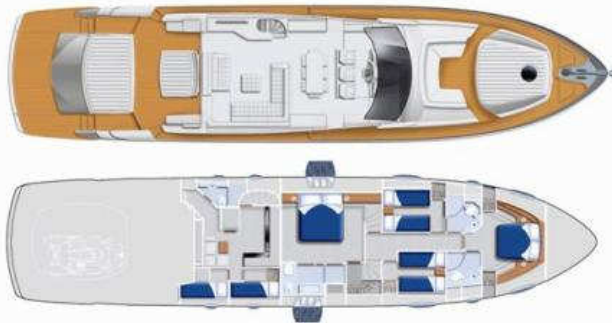

Pershing 82'/23 VHP

TECHNICAL DATA

Engines:	2 X 2435 hp MTU
Transmission	Top System 95P
Loa (overall length)	24,97 m (81 ft. 11 in.)
Lh (hull length)	23,98 m (78 ft. 8 in.)
Maximum beam	5,50 m (18ft. 1 in.)
Depth under propellers	1,40m (4ft. 7 in.)
Displacement unladen	54,55 ton
Displacement laden	64 ton.
Cruising speed	40 kn.
Top speed	45 kn.
Range at cruising speed	- 320 nautical miles

MAIN STANDARD FEATURES

- 4 cabins layout
- Separated Crew Area with 2 cabins + 1 head
- Garage with tender williams 3,25mt
- Air/co std 72.000 btu
- Generators 2x 19kw Onan
- Hideaway glass aft door
- Telescopic gangway
- Convertible cockpit table to sunpad
- Front external dinette
- Front hard top
- Upper sun deck with sunpad and 2 loungers
- 2 electric side doors for external access
- New wood: Lati Alpi Dark Grey